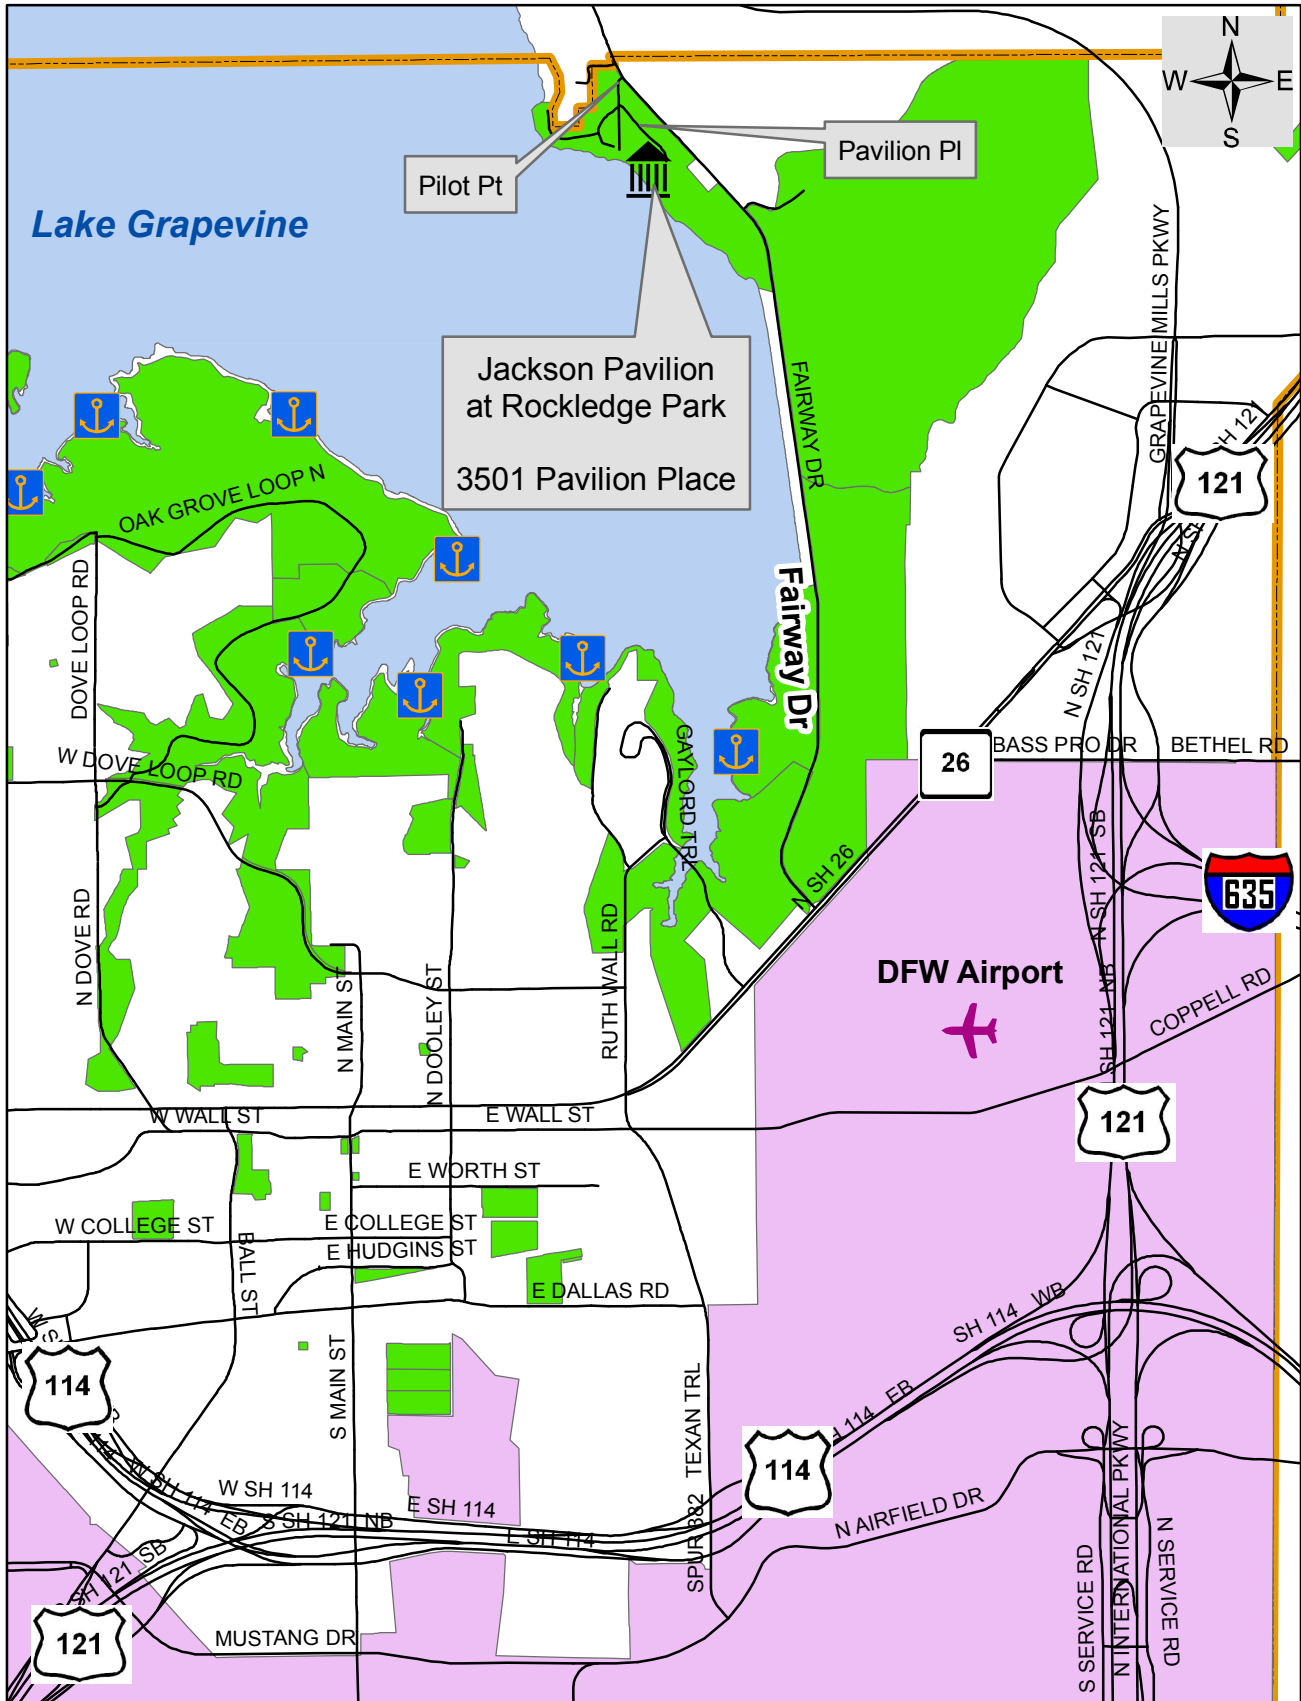

Jackson Pavilion

City of Grapevine GIS Office: Matt Brogan
 Thursday, May 13, 2010 9:23:51 AM
 C:\Documents and Settings\mbrogan\Desktop\Misc Maps\JacksonPavilionMonat51510.mxd

Legend

- | | | | |
|--|---|--|---|
|  Jackson Pavilion |  Boat Ramps |  Lake Grapevine |  DFW Airport |
|  Parks |  City Boundaries |  Streets | |